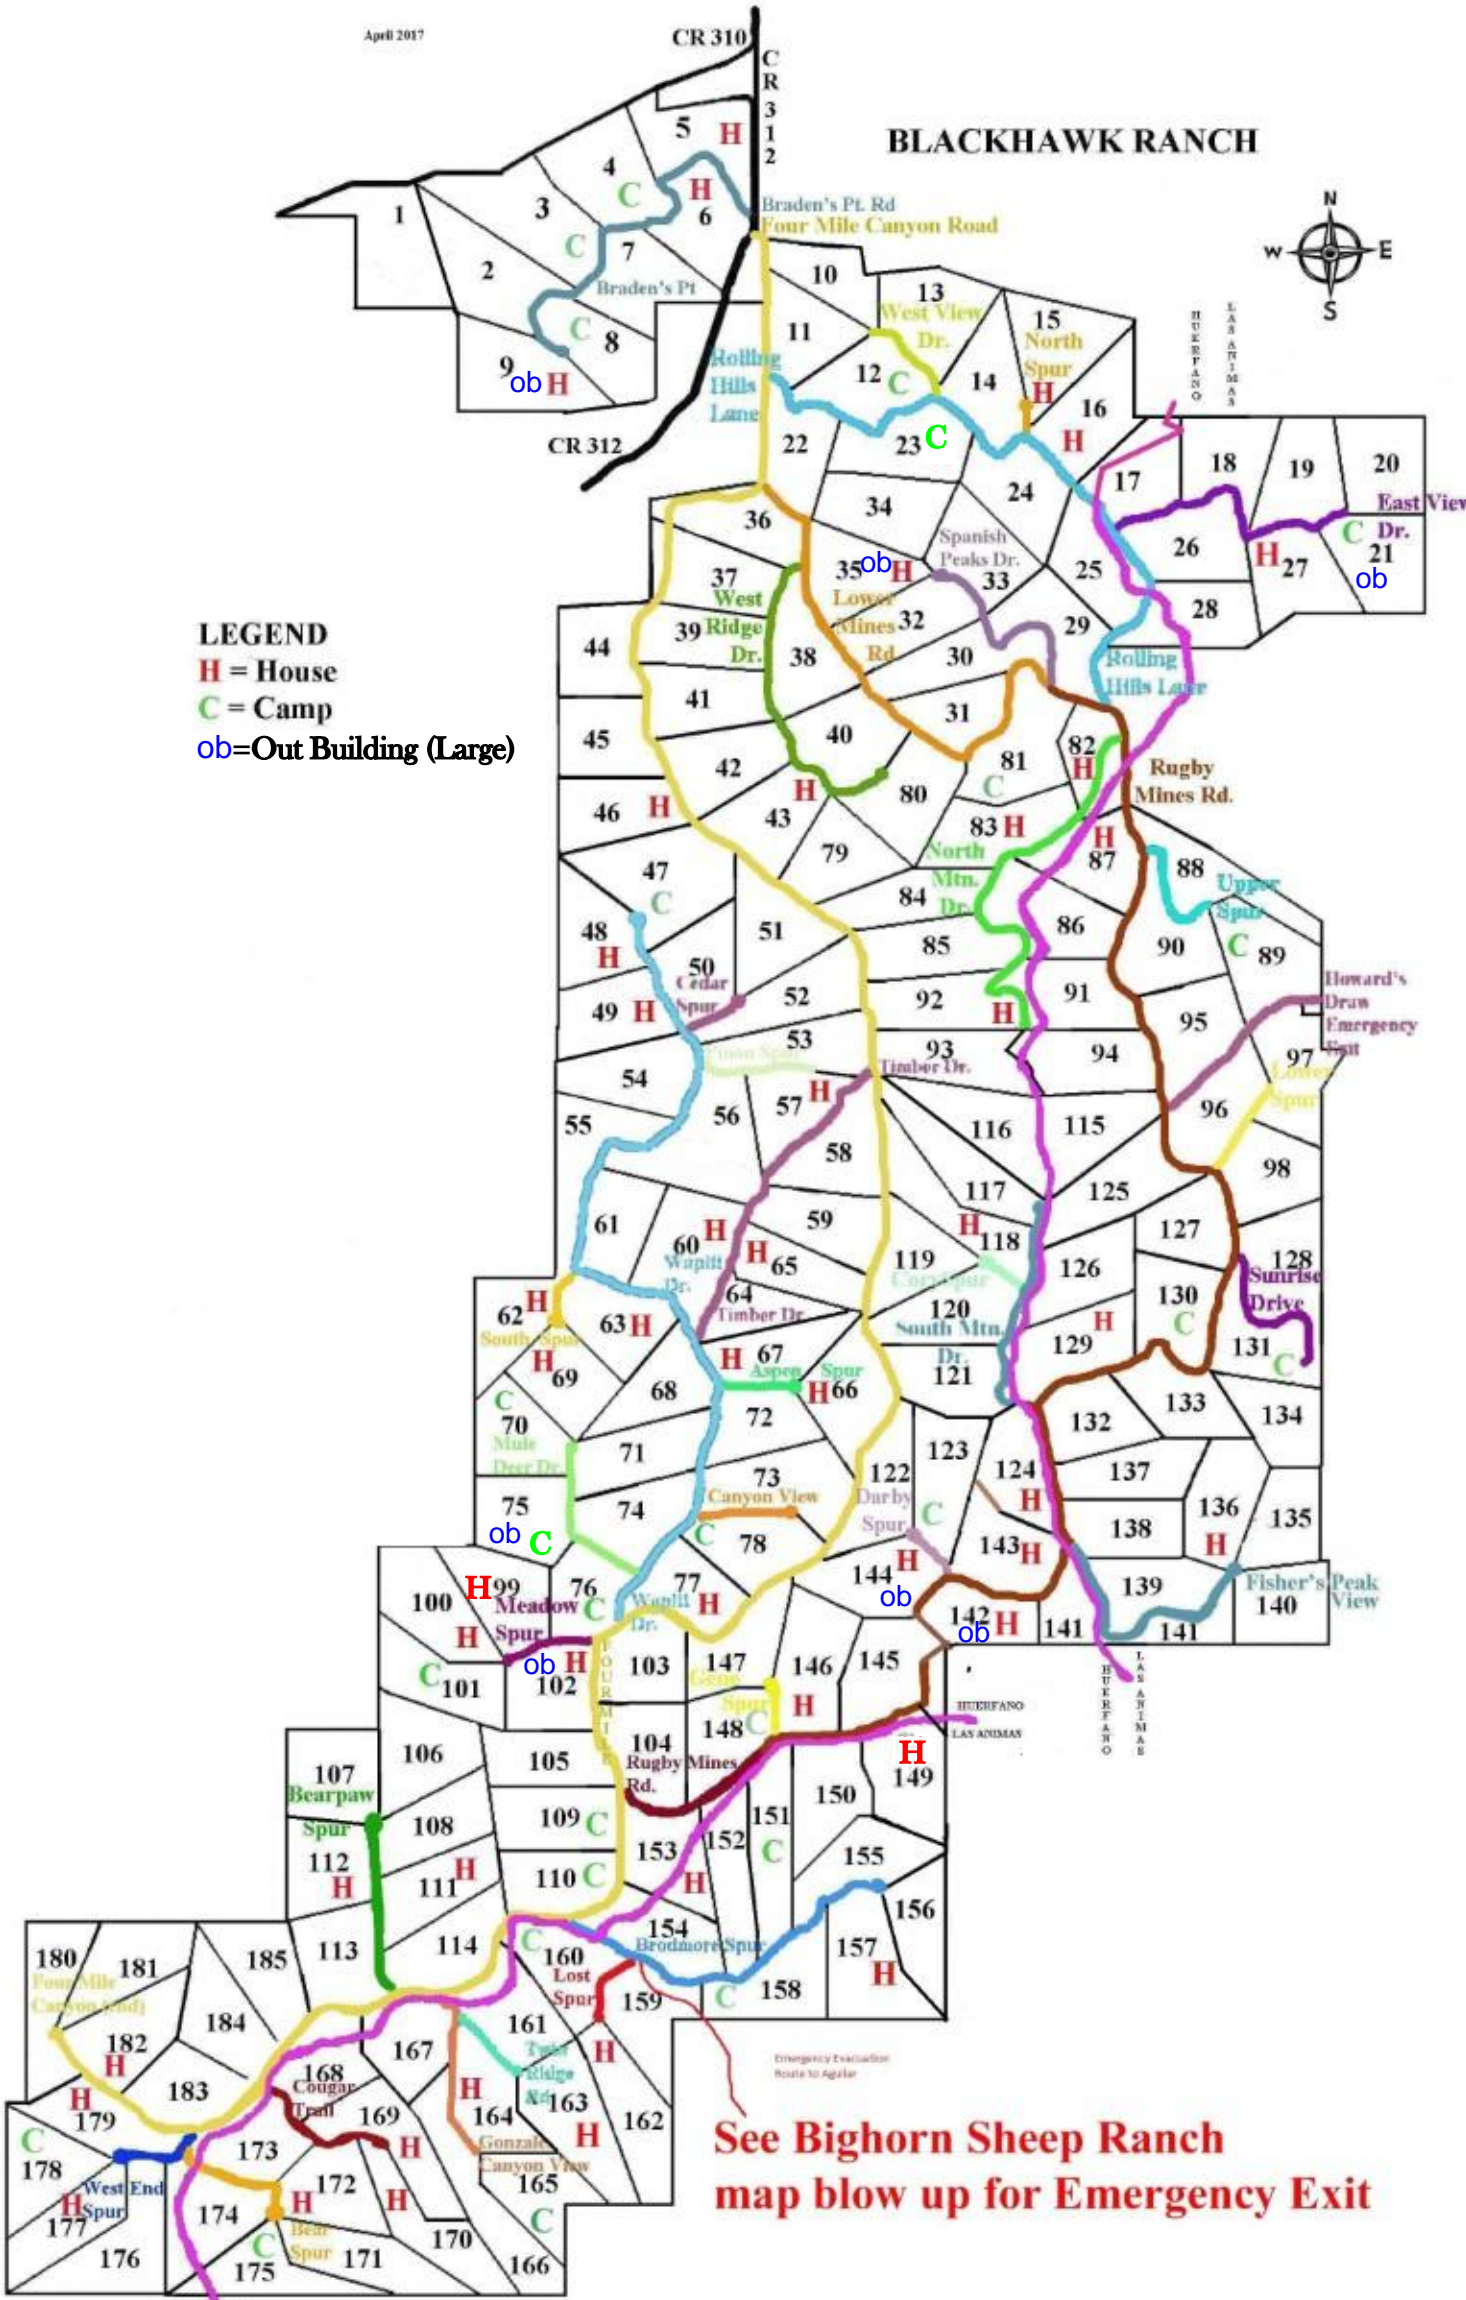

BLACKHAWK RANCH

LEGEND
H = House
C = Camp
ob = Out Building (Large)

See Bighorn Sheep Ranch map blow up for Emergency Exit